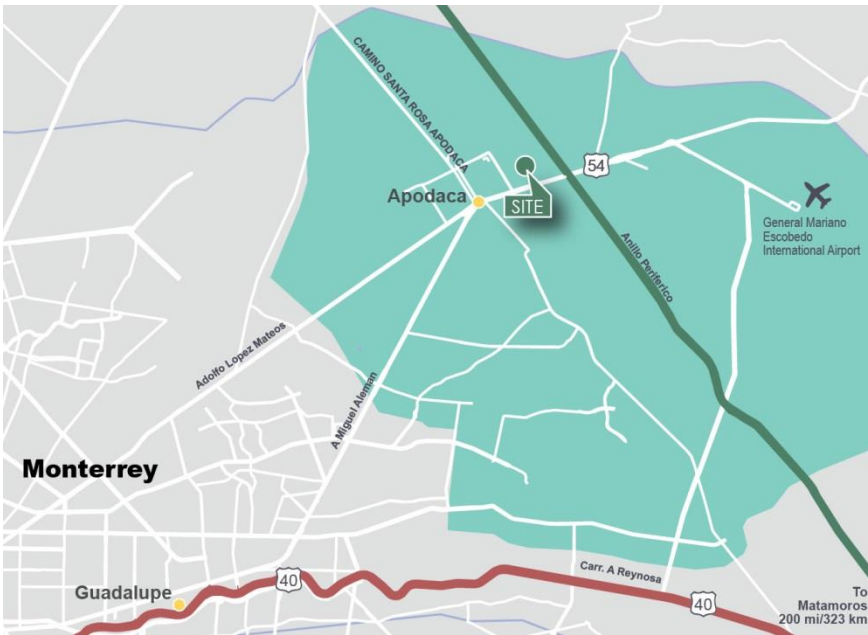

Prologis Park Apodaca

Carr. Miguel Aleman Km. 21

Apodaca, Nuevo Leon 66627 Mexico

16 hectares industrial land

location

- (insert location details)

facility

- (insert facility details including **total** building size)

Prologis Park Apodaca

Carr. Miguel Aleman Km. 21

Apodaca, Nuevo Leon 66627 Mexico

16 hectares industrial land

location

- Excellent location in Apodaca and access to major thoroughfares
- Located on the intersection of Anillo Periferico and Miguel Aleman Highway
- Premier location for international logistics and manufacturing
- Close proximity to Monterrey International Mariano Escobedo Airport
- Surrounded by an abundant pool of highly qualified labor