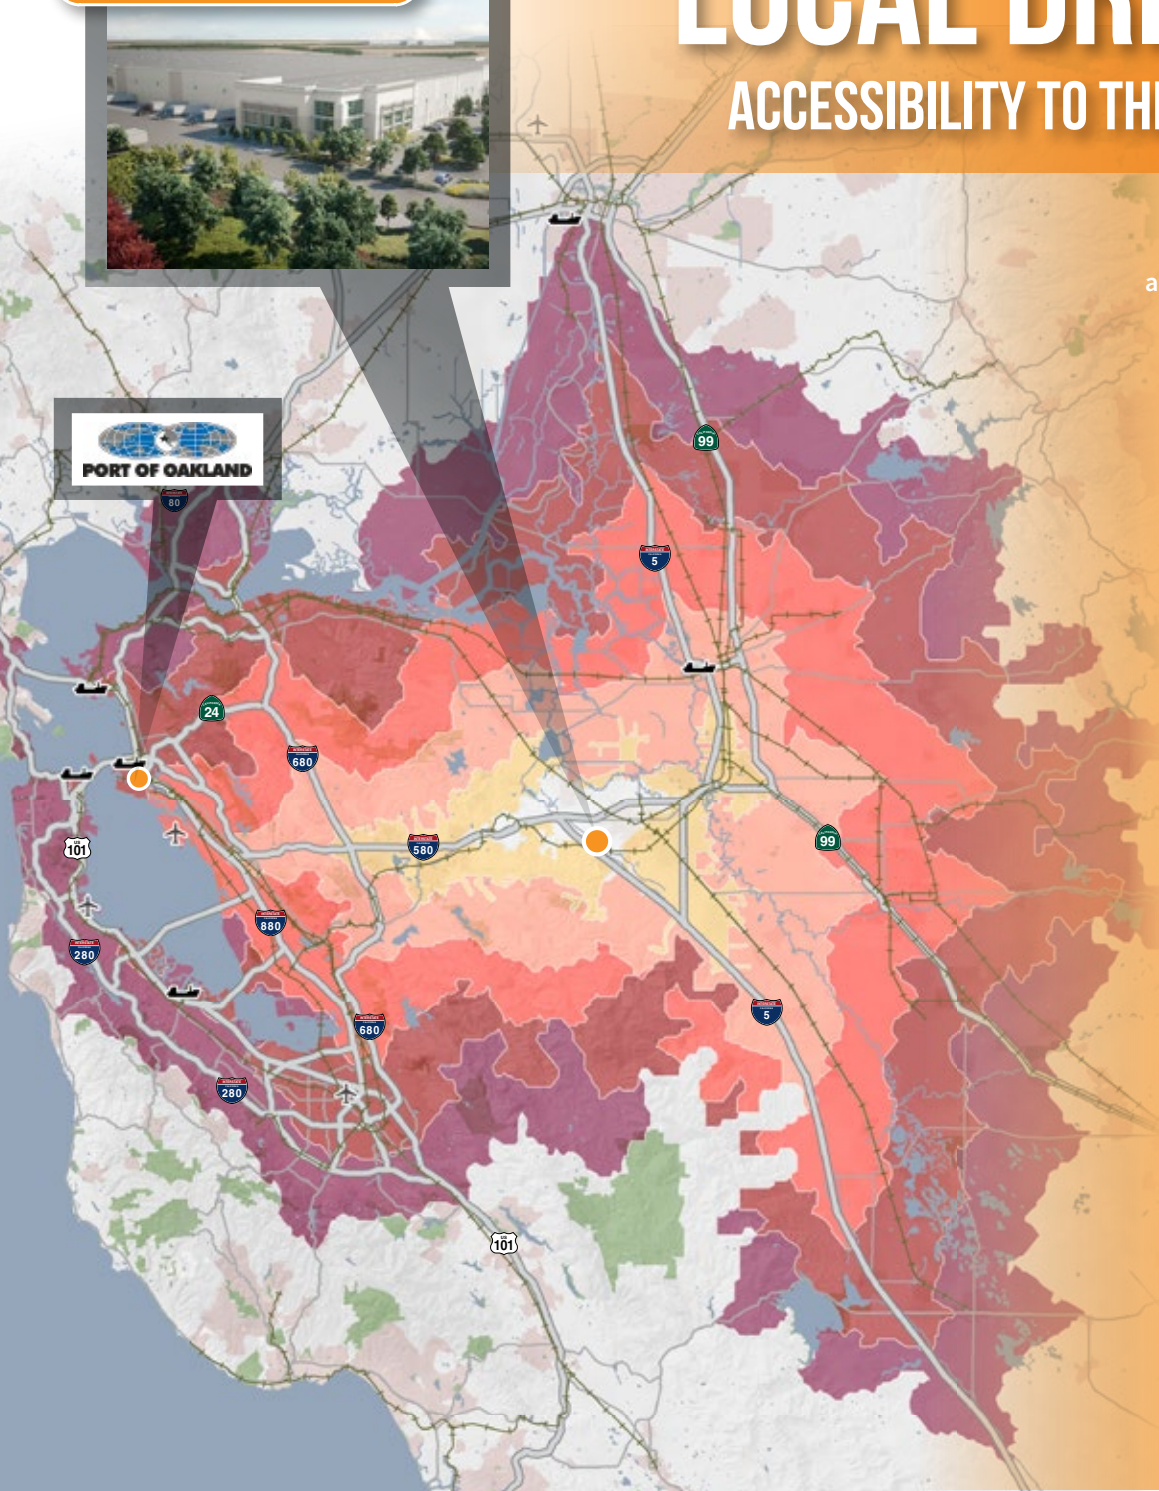

www.PrologisIPC.com

LOCAL DRIVE TIME

ACCESSIBILITY TO THE PORT OF OAKLAND

Prologis International Park of Commerce's location and accessibility are ideal for businesses serving the United States, Western region, or the Bay Area.

Just 45 miles from the Port of Oakland, IPC is the only location that can offer our customers this combination of flexibility and proximity to the Bay Area.

Capacity constraints and congestion at Los Angeles and Long Beach ports continue to push traffic to other ports.

Prologis International Park of Commerce offers a logical location for warehousing and distribution users that rely on the Port of Oakland for:

- Available Capacity
- Immediate Population Density
- Connectivity